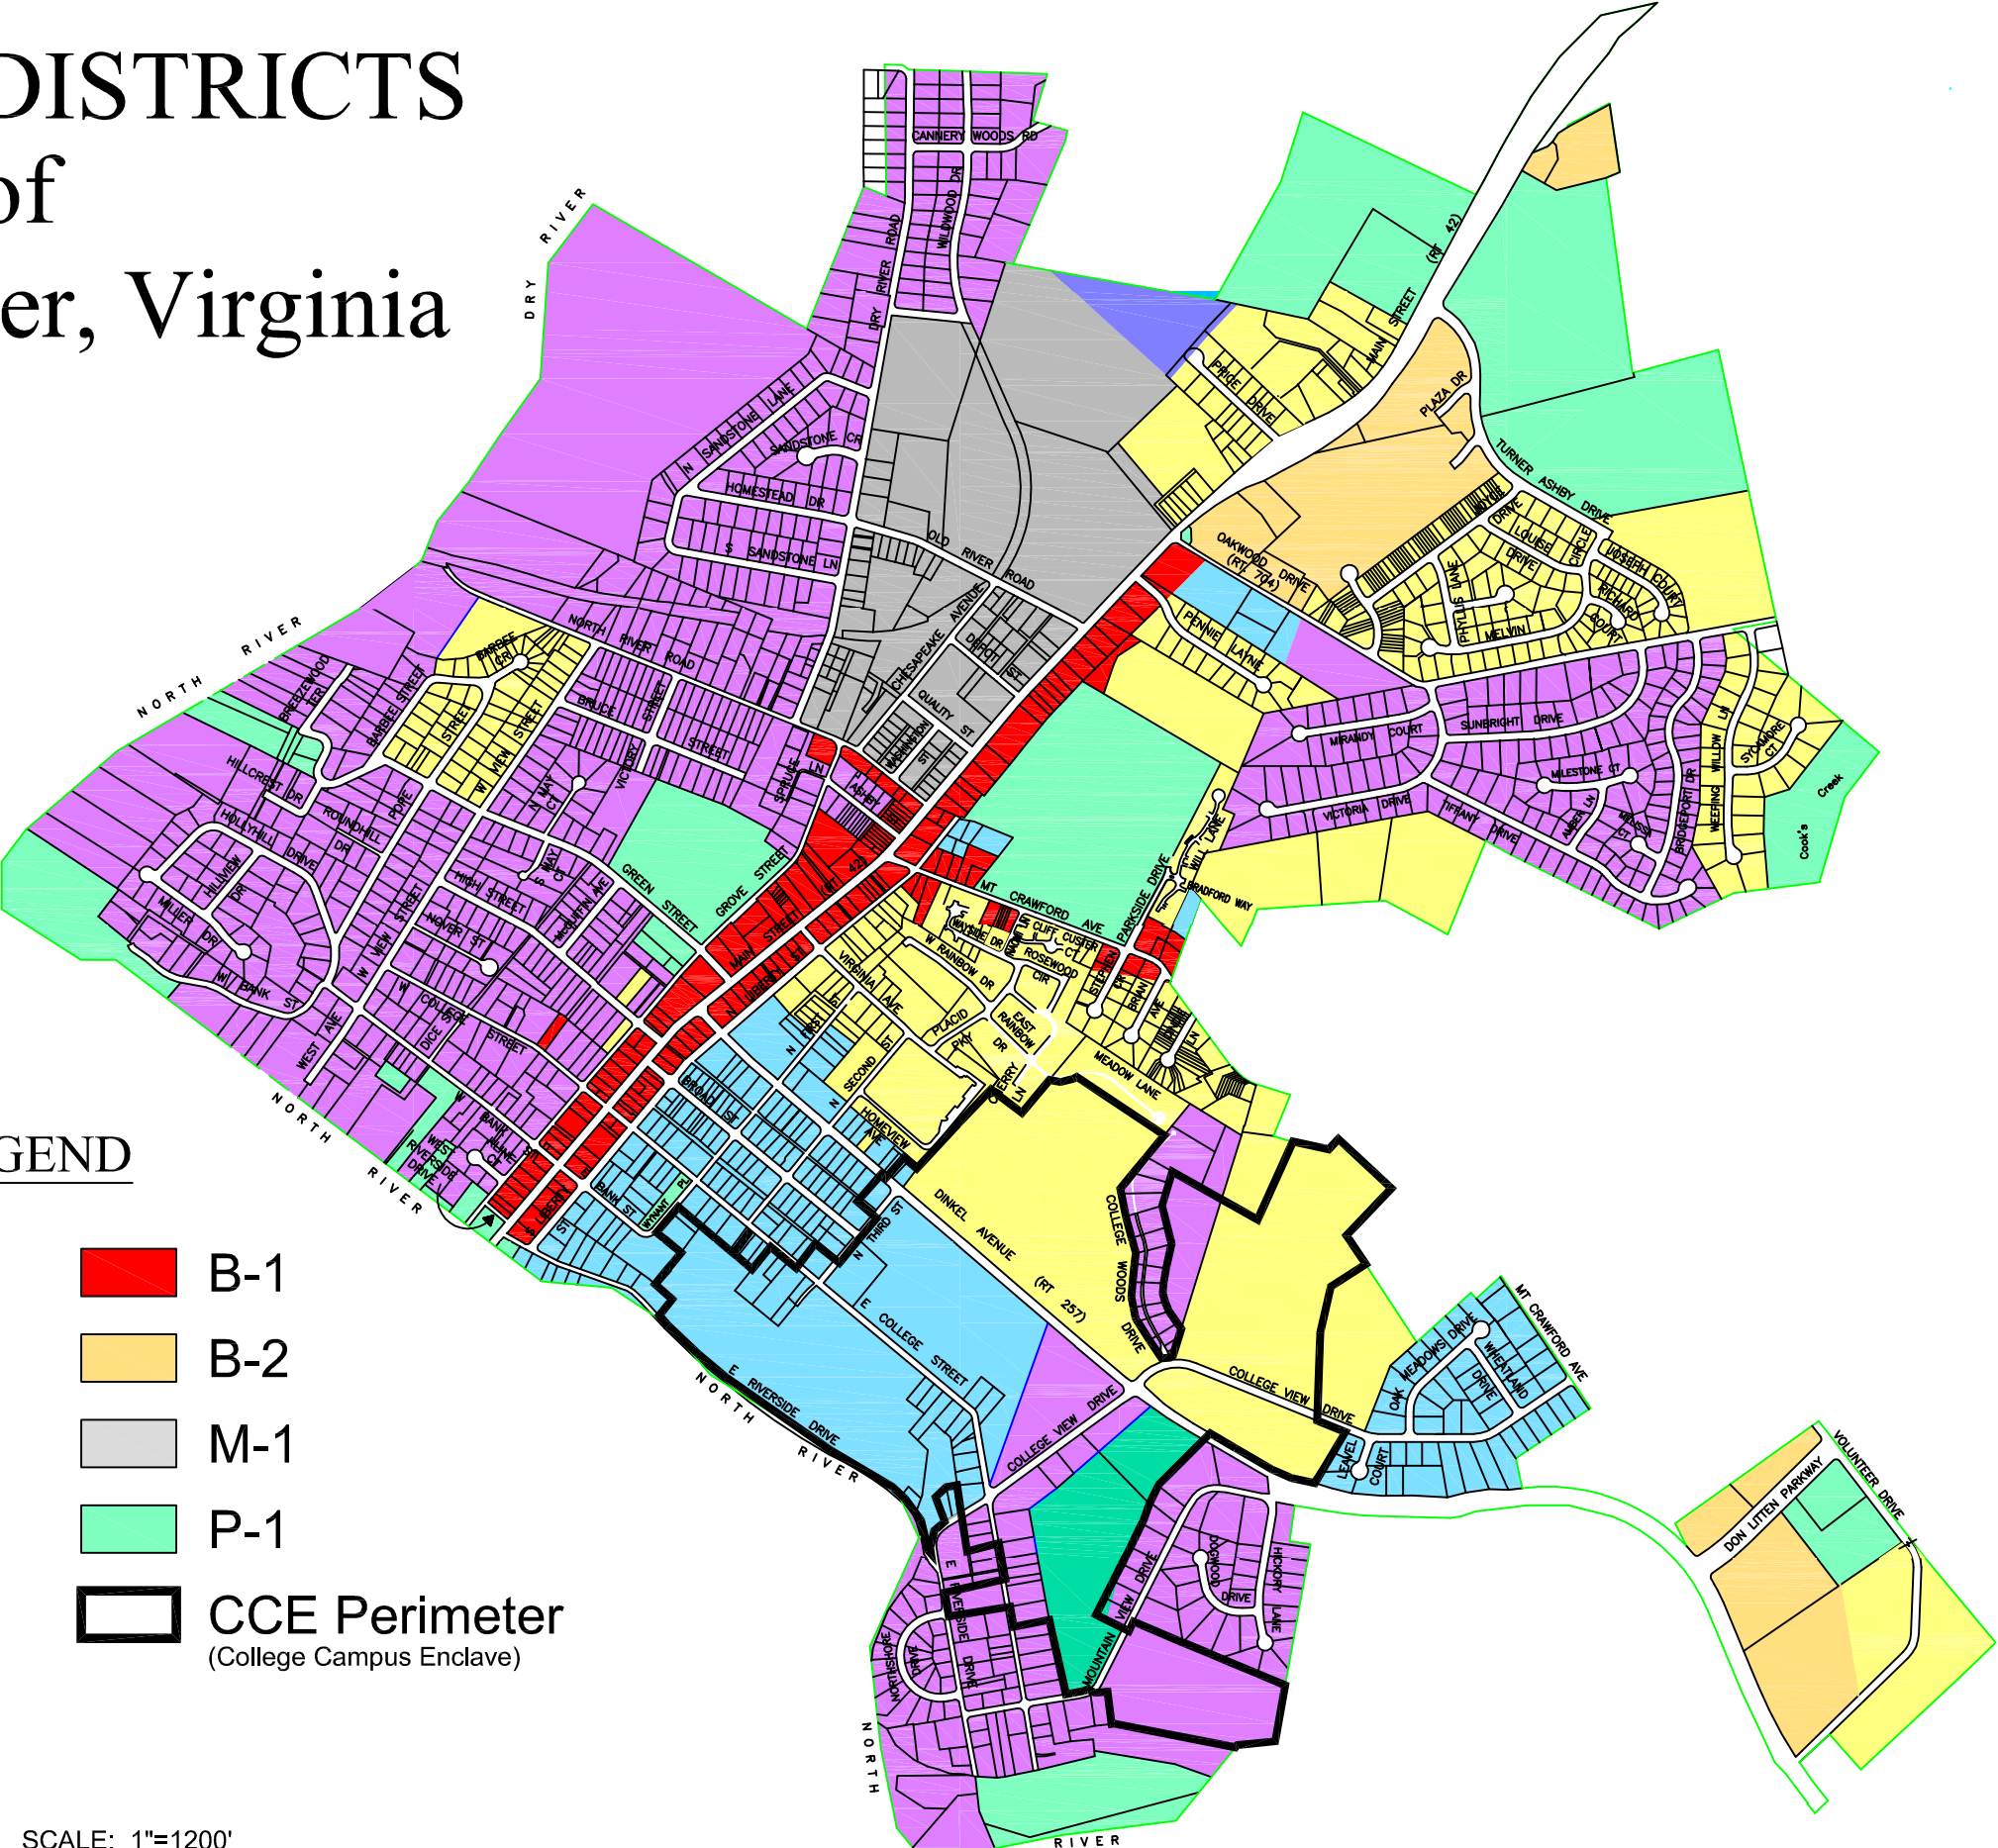

# ZONING DISTRICTS of Bridgewater, Virginia

**LEGEND**

- |   |     |   |   |
|---|-----|---|---|
|  | A-1 |  | B-1                                       |
|  | A-2 |  | B-2                                       |
|  | R-1 |  | M-1                                       |
|  | R-2 |  | P-1                                       |
|  | R-3 |  | CCE Perimeter<br>(College Campus Enclave) |